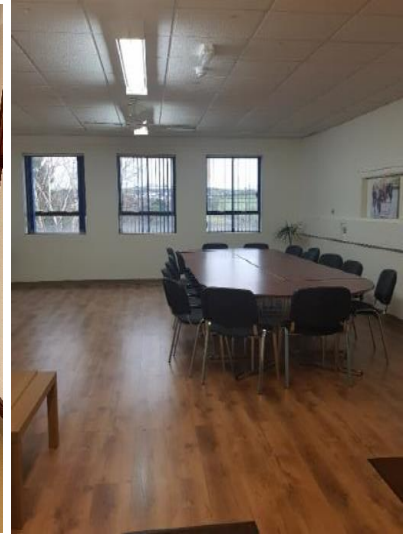

7 Our main entrance is just around from the Autism NI sign, you will see a mural created by autistic children.

8 Enter through the doors and walk up the stairs.

9 When you get to the top of the stairs, there is a door to gain access to the building. This door is usually locked, please ring the buzzer on the right and a staff member will let you in.

10 Our main rooms

Training room

Hallway

Board room

Our main rooms are the training and board room, they are just after the brown set of double doors. There are two toilets on the left-hand side of the corridor before these doors.