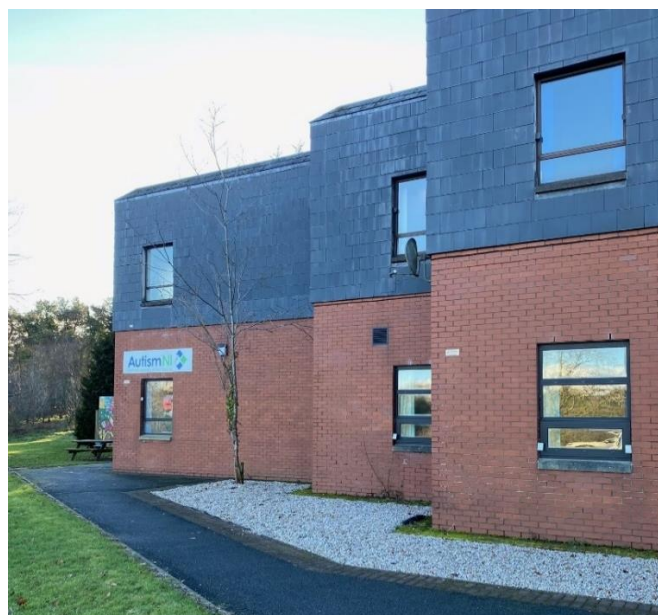

Autism NI Visitors Guide

1 When you turn off the Saintfield Road you will enter the main gates of Knockbracken Healthcare Park.

2 Just past the gates you will notice the site map to the left-hand side, you will take the first right after this sign.

3 Follow the sign that takes you to 'Donard'.

4 You will then drive up a hill until you see a sign which is numbered 1 with 'Donard' on it. Autism NI's building on the left-hand side.

5 Take the left turn when you see a sign stating '**Donard**'.

6 When you enter the grounds you will see a car park (follow red arrow)
If you need lift access we will meet you at the side door (blue arrow). Please ring 02890 401729 and let us know you have arrived. This is a shared access point, a member of the Autism NI team will meet you and accompany you to the training room via the lift.

7 Our main entrance is just around from the Autism NI sign, you will see a mural created by autistic children.

8 Enter through the doors and walk up the stairs.

9 When you get to the top of the stairs, there is a door to gain access to the building. This door is usually locked, please ring the buzzer on the right and a staff member will let you in.