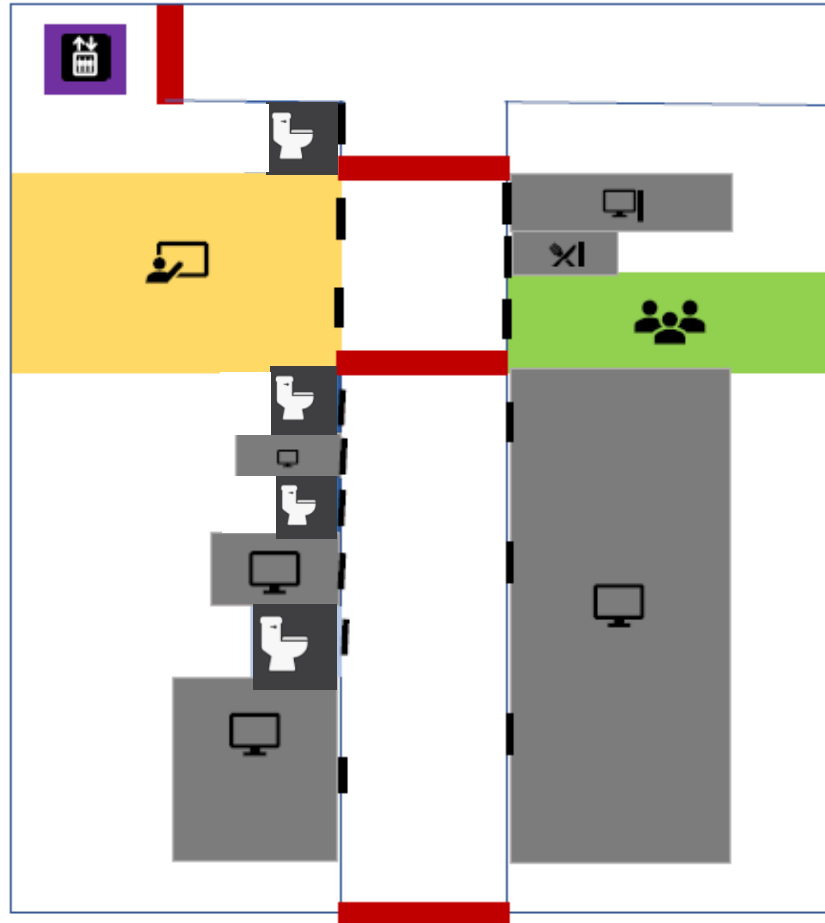

Building Layout

Building Layout

Key

	Office space		Training Room
	Toilet		Staff Kitchen
	Boardroom		Lift
			Main Door